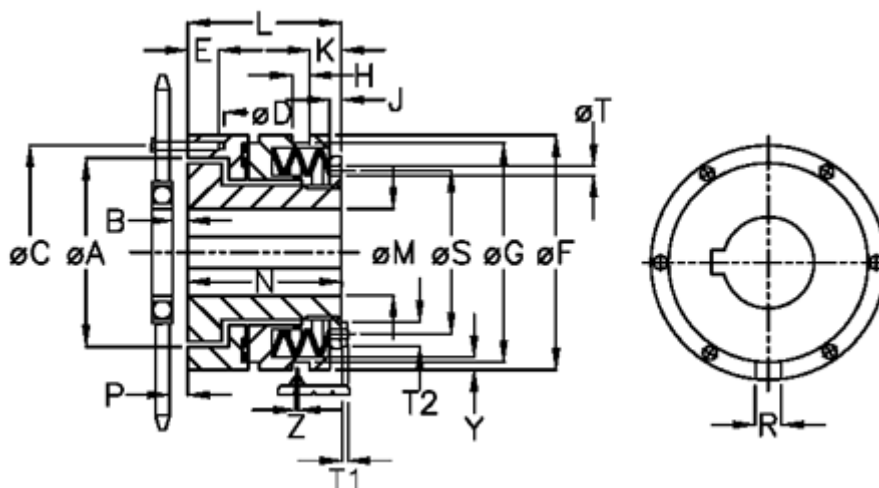

Article number: 46923511

Description: Torque limiter Safelifting A 35 S

## Measures

A	= 78.0	G	= 91.0	P	= 4.0
B	= 5.0	H	= 9	R	= 8
C	= 89	J	= 6.0	S	= 70
D	= 6xM6	K	= 12.0	T	= 5
Disc spring mounting	= 6x1S	L	= 61.0	T1	= 4.0
Disc spring version	= S - light	M max	= 35	T2	= 10
E	= 10.0	M min	= 14	Y	= 2
F	= 100	N	= 56.0	Z	= 0.0